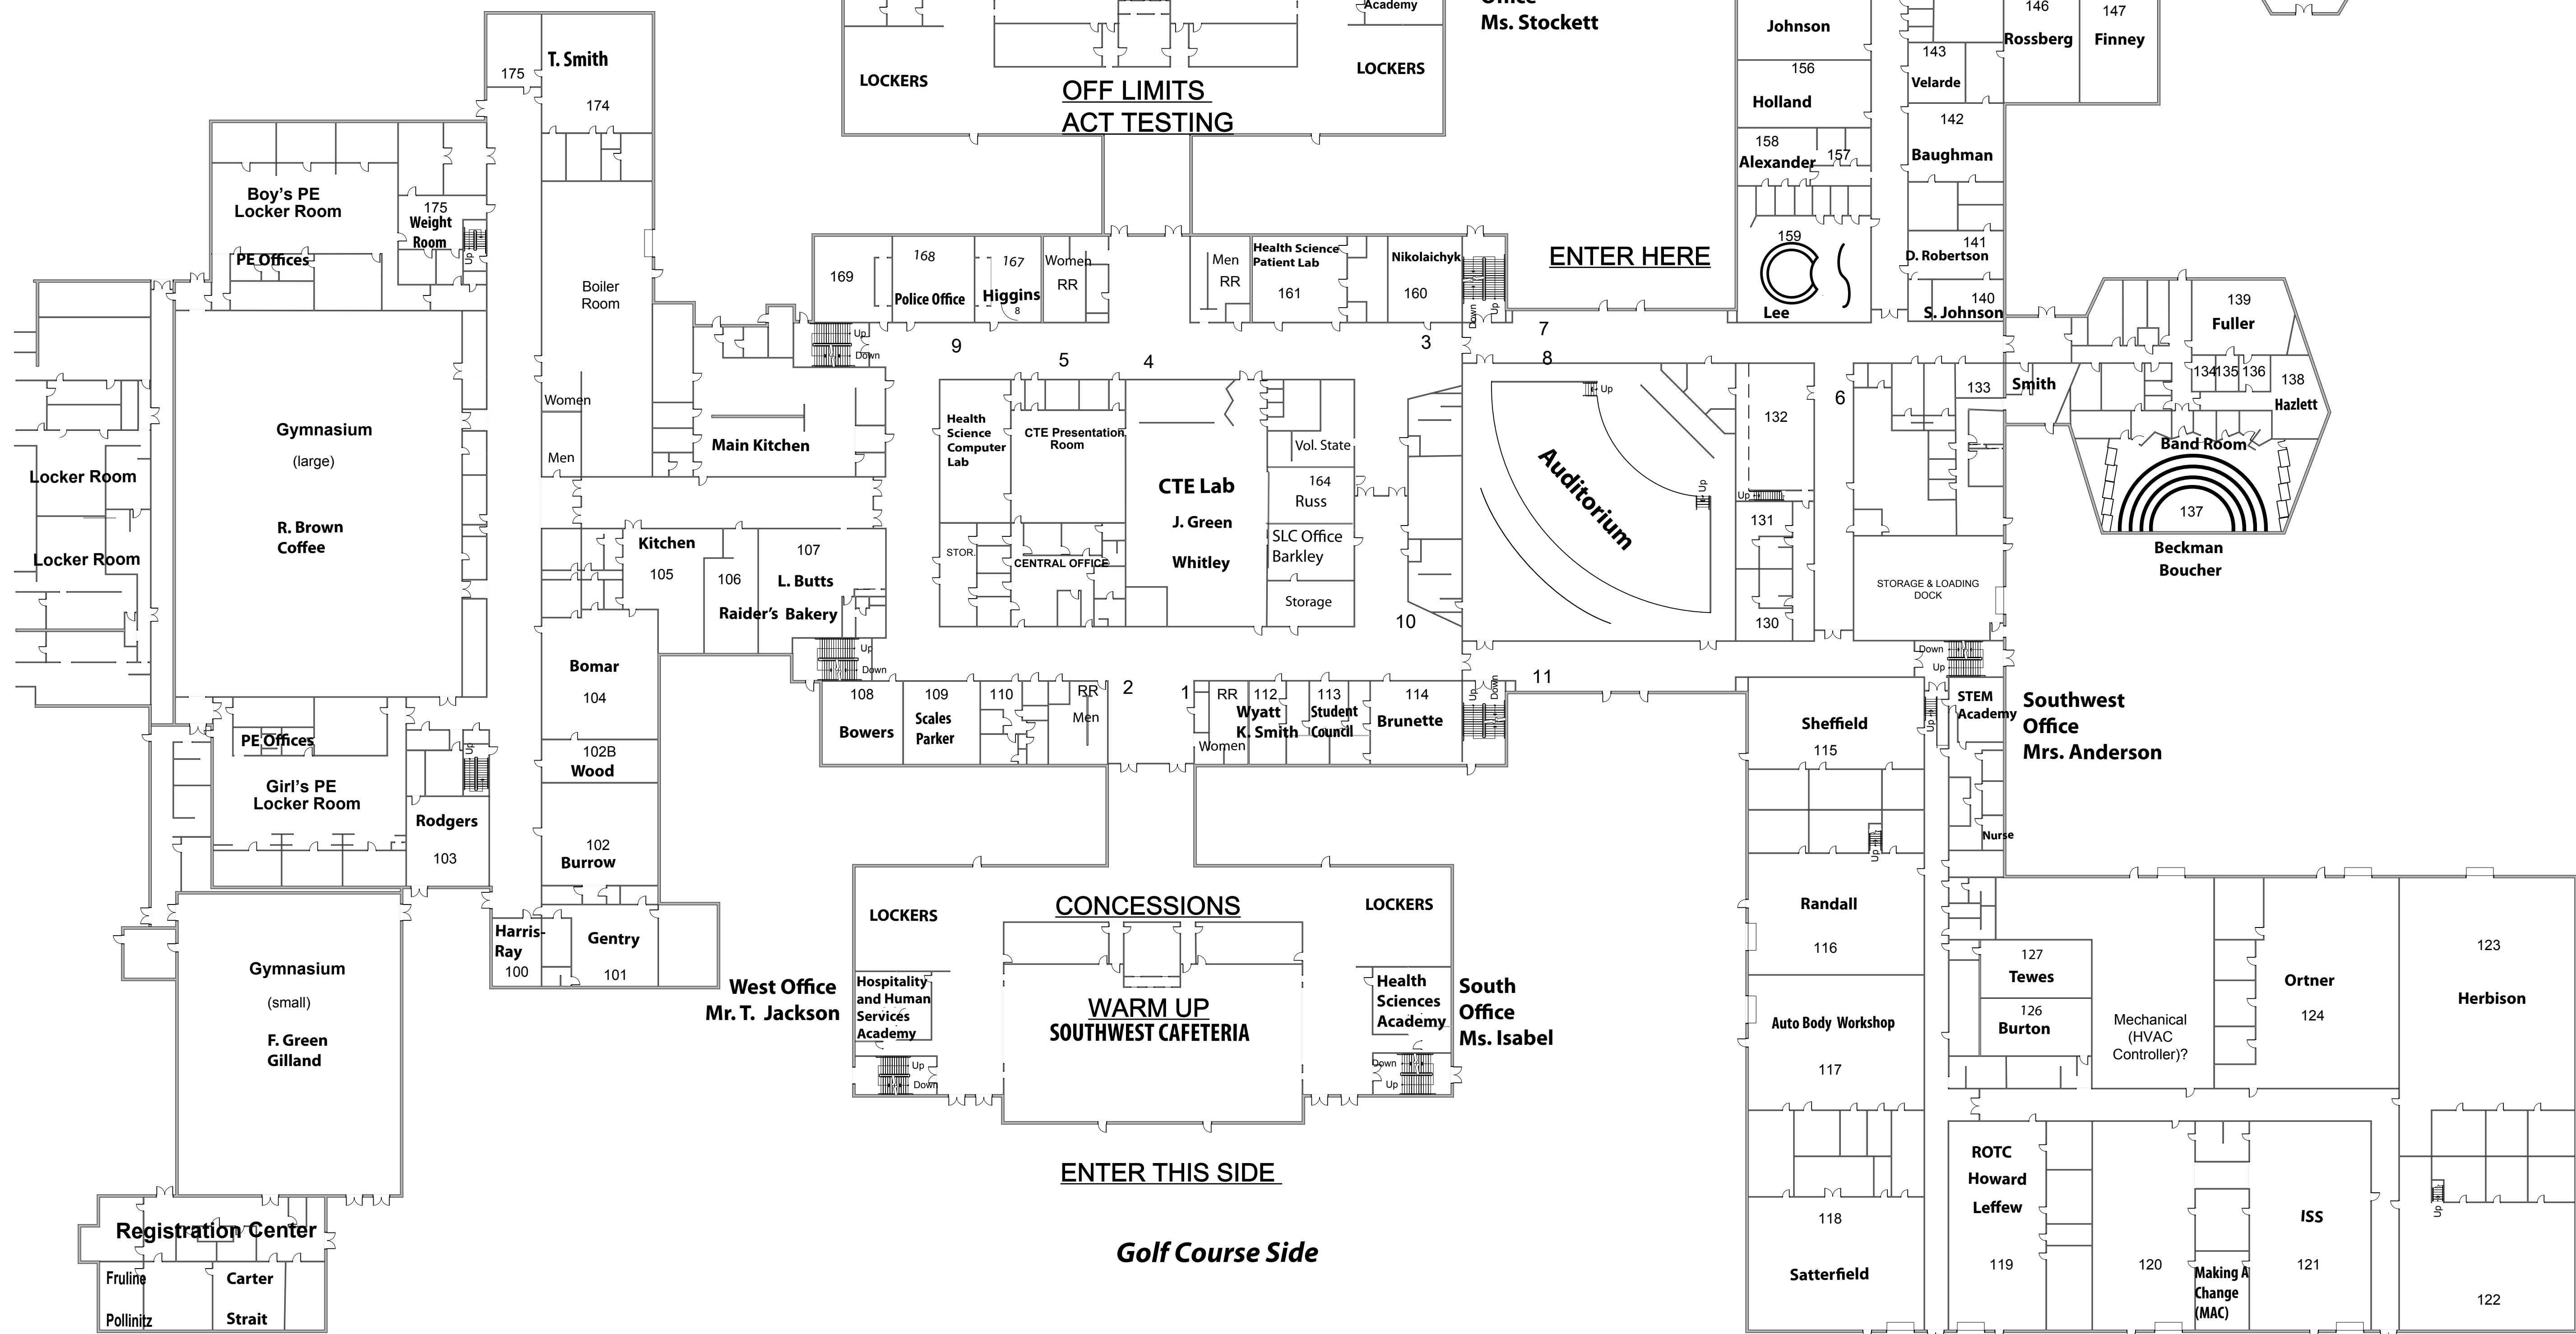

MCGAVOCK HIGH SCHOOL

FIRST FLOOR

JR HIGH MID STATE

McGavock Pike Side

DO NOT ENTER ON THIS SIDE

- TABLE 1 167 Flute Prepared
- 169 Flute Scales/SR
- TABLE 2 108 Bb Clarinets Prepared
- 109 Bb Clarinet Scales/SR
- TABLE 3 160 Low Clarinets
- 141 Double Reeds
- TABLE 4 159 Alto Sax Prepared
- 142 Alto Sax Scales/SR
- TABLE 5 140 Tenor and Bari Sax
- TABLE 6 146 Trumpet Prepared
- 147 Trumpet Scales/SR

ENTER THIS SIDE

Golf Course Side

PARKING

PARKING