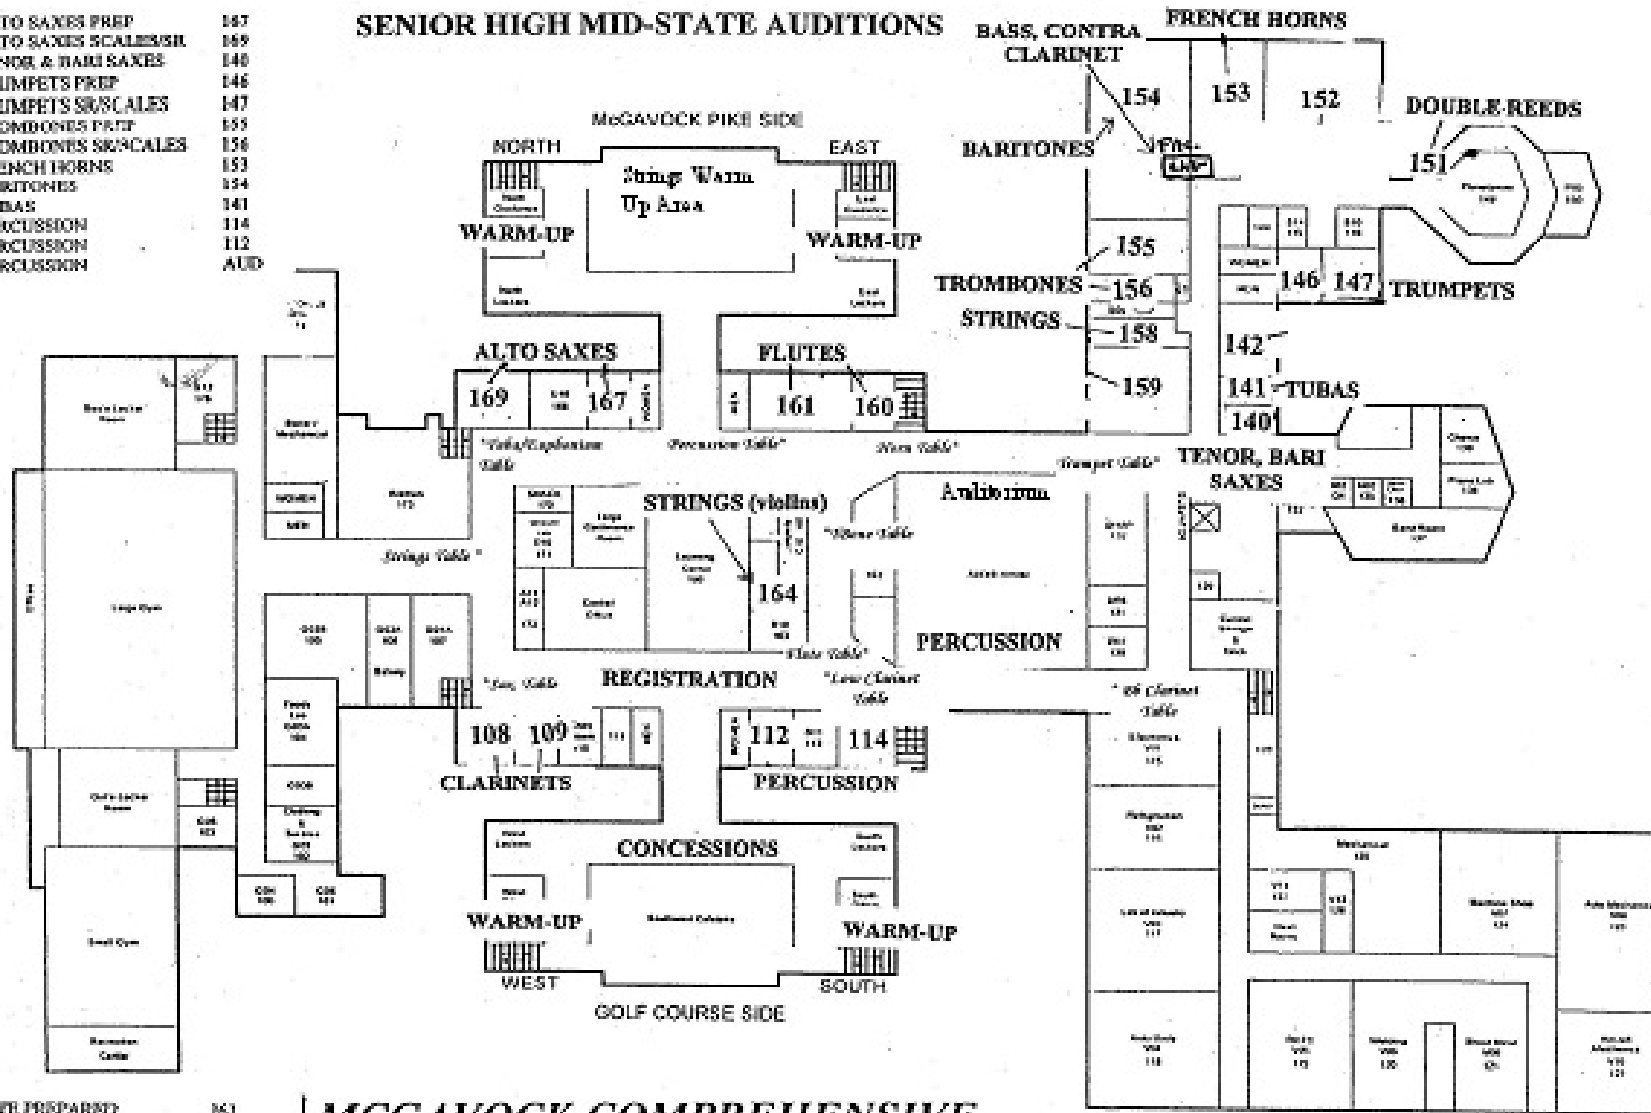

- ALTO SAXES PREP 167
- ALTO SAXES SCALES/SR 169
- TENOR & BARI SAXES 148
- TRUMPETS PREP 146
- TRUMPETS SCALES 147
- TROMBONES PREP 155
- TROMBONES SCALES 156
- FRENCH HORNS 153
- BARITONES 154
- TUBAS 141
- PERCUSSION 114
- PERCUSSION 112
- PERCUSSION AUD 112

SENIOR HIGH MID-STATE AUDITIONS

- FLUTE PREPARED 161
- FLUTE SCALES/SR 160
- E♭ CLARINETS PREP 108
- E♭ CLARINETS SCALES/SR 109
- BASS CONTRA CLARINET PREP 112

MCGAVOCK COMPREHENSIVE HIGH SCHOOL

- DOUBLE REEDS 151
- STRINGS (VIOLIN) 164
- STRINGS (VIOLA, CELLO, BASS) 158

Please make parents aware of the registration time (8:50 AM). We know parents and students like to arrive early, however there is considerable concern regarding the actual start of registration. Registration tables are listed in each particular hallway in italics.